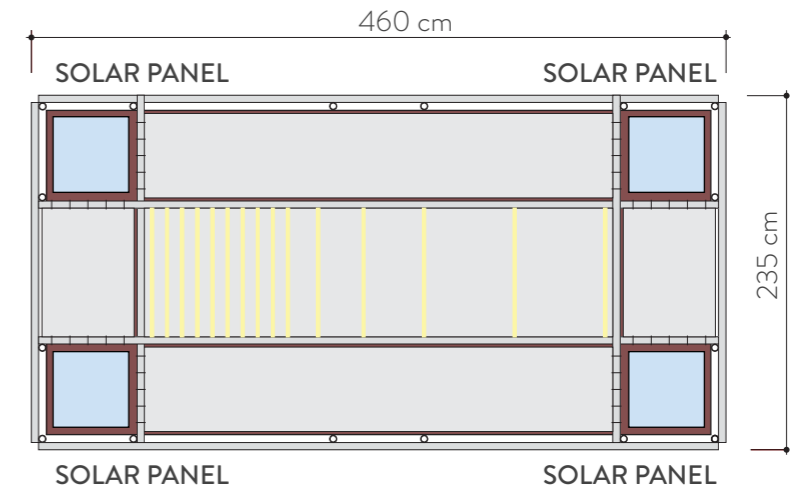

Have your "schiscetta"

Recharge yourself

Crack a deal

PARKING LOT
475 x 240 cm

PLAN
SCALE 1:50

TOP VIEW
SCALE 1:50

TOMI can easily fit into a regular parking lot

FRONT VIEW
SCALE 1:50

SIDE VIEW
SCALE 1:50

A space which can accommodate approximately 10 people for their sharing and thoughtful experience of meet, greet and eat.

During the day the Noren curtains provide a protection from sun, dust and rain. The Solar panels can be a source of energy for the lights at the night.

FRONT SECTION
SCALE 1:50

SIDE SECTION
SCALE 1:50

TOMI