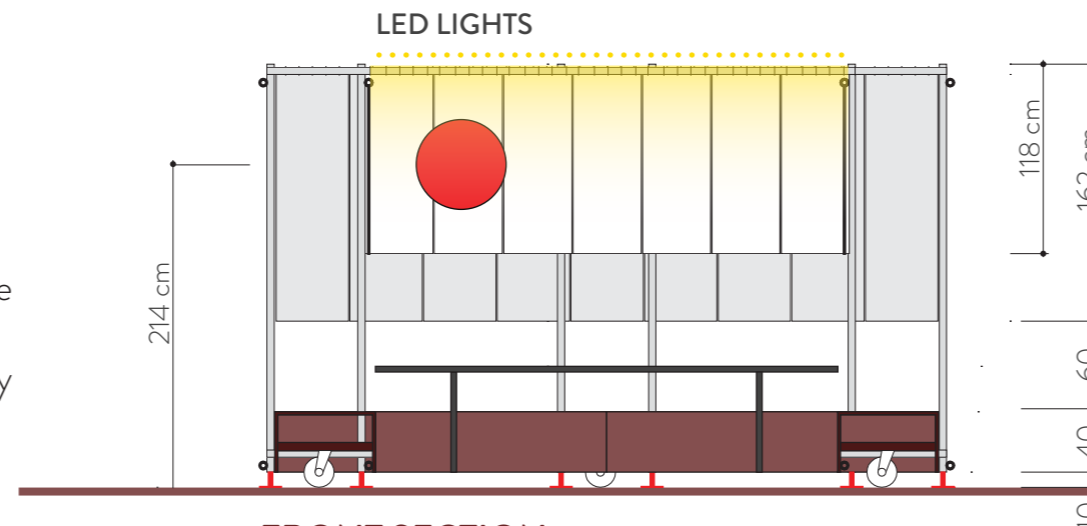

Have your "schiscetta"

Recharge yourself

Crack a deal

PARKING LOT
475 x 240 cm

PLAN
SCALE 1:50

TOP VIEW
SCALE 1:50

TOMI can easily fit into a regular parking lot

FRONT VIEW
SCALE 1:50

SIDE VIEW
SCALE 1:50

A space which can accommodate approximately 10 people for their sharing and thoughtful experience of meet, greet and eat.

During the day the Noren curtains provide a protection from sun, dust and rain. The Solar panels can be a source of energy for the lights at the night.

FRONT SECTION
SCALE 1:50

SIDE SECTION
SCALE 1:50

TOMI