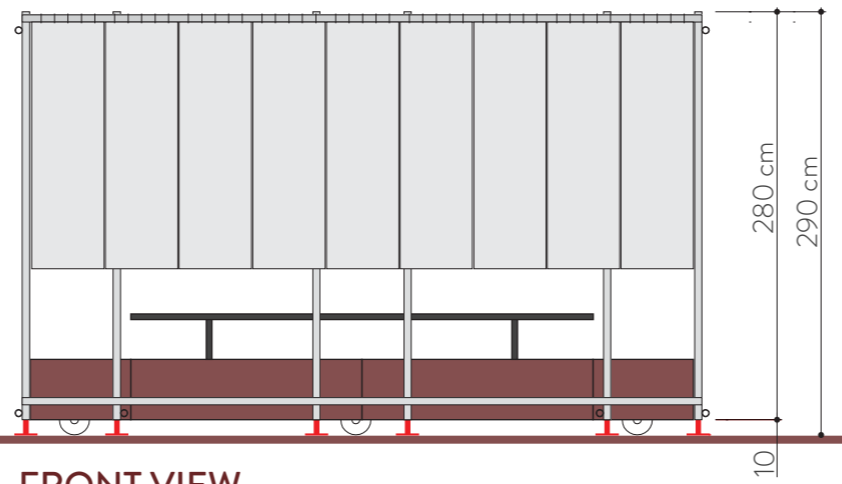

Have your "schiscetta"

Recharge yourself

Crack a deal

PARKING LOT
475 x 240 cm

PLAN
SCALE 1:50

TOP VIEW
SCALE 1:50

TOMI can easily fit into a regular parking lot

FRONT VIEW
SCALE 1:50

SIDE VIEW
SCALE 1:50

A space which can accommodate approximately 10 people for their sharing and thoughtful experience of meet, greet and eat.

During the day the Noren curtains provide a protection from sun, dust and rain. The Solar panels can be a source of energy for the lights at the night.

FRONT SECTION
SCALE 1:50

SIDE SECTION
SCALE 1:50

TOMI