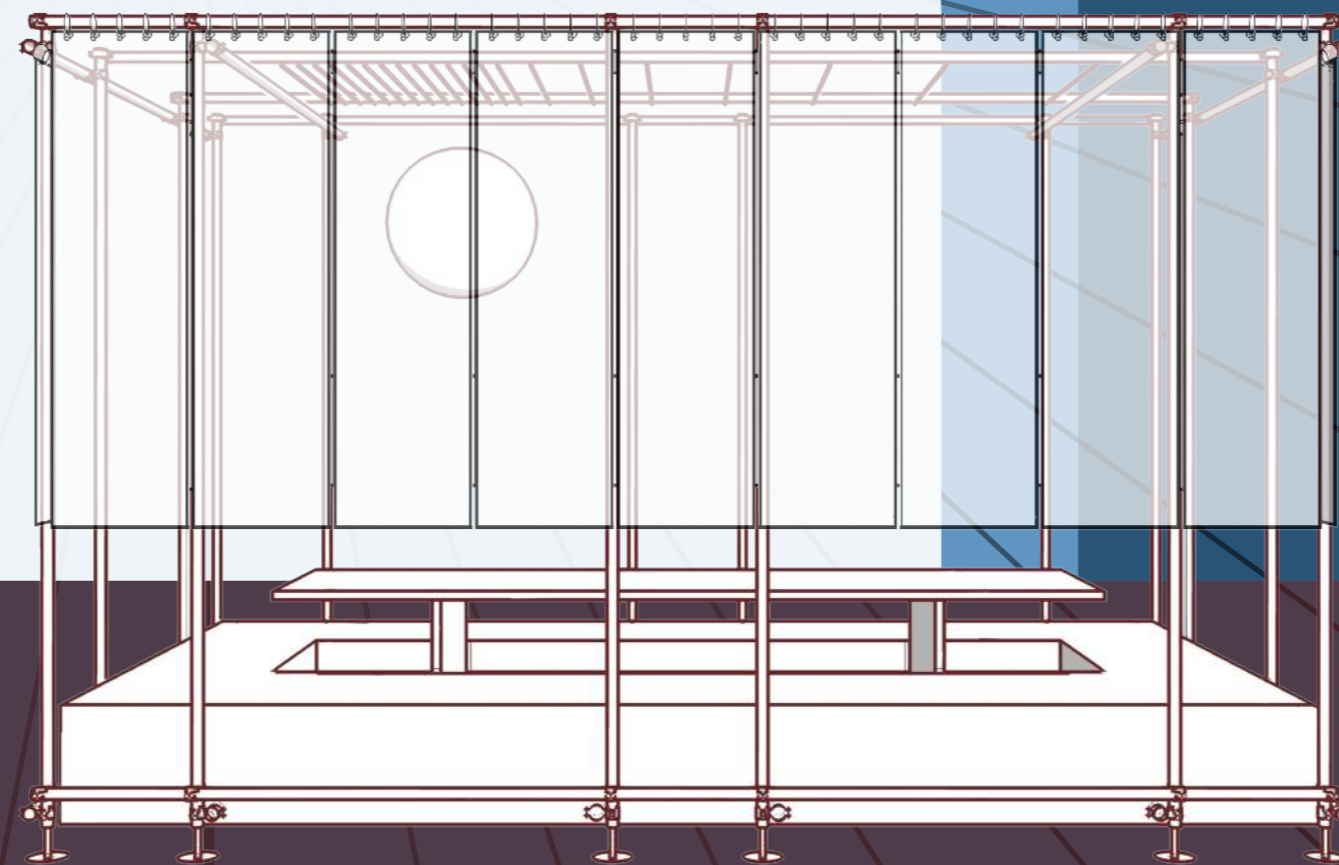

TOMI

*The raw structure, which is like the core of any construction, is like the core of the life as food.
Meeting, Eating, Resting, Working are few of the functions incorporated in our space.*

Socialize

Have your "schiscetta"

Recharge yourself

Crack a deal

PARKING LOT
475 x 240 cm

PLAN
SCALE 1:50

TOP VIEW
SCALE 1:50

TOMI can easily fit into a regular parking lot

FRONT VIEW
SCALE 1:50

SIDE VIEW
SCALE 1:50

A space which can accommodate approximately 10 people for their sharing and thoughtful experience of meet, greet and eat.

During the day the Noren curtains provide a protection from sun, dust and rain. The Solar panels can be a source of energy for the lights at the night.

FRONT SECTION
SCALE 1:50

SIDE SECTION
SCALE 1:50

TOMI