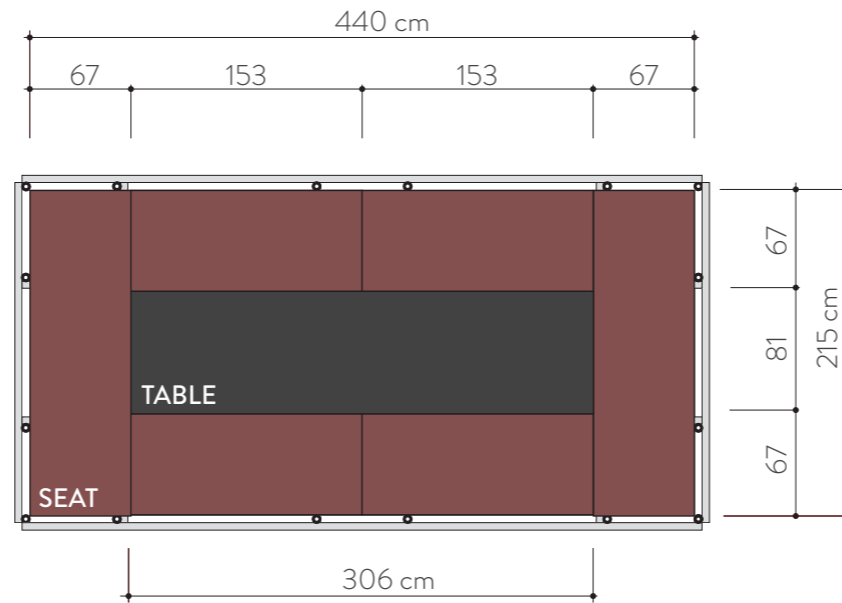

Have your "schiscetta"

Recharge yourself

Crack a deal

PARKING LOT
475 x 240 cm

PLAN
SCALE 1:50

TOP VIEW
SCALE 1:50

TOMI can easily fit into a regular parking lot

FRONT VIEW
SCALE 1:50

SIDE VIEW
SCALE 1:50

A space which can accommodate approximately 10 people for their sharing and thoughtful experience of meet, greet and eat.

During the day the Noren curtains provide a protection from sun, dust and rain. The Solar panels can be a source of energy for the lights at the night.

FRONT SECTION
SCALE 1:50

SIDE SECTION
SCALE 1:50

TOMI