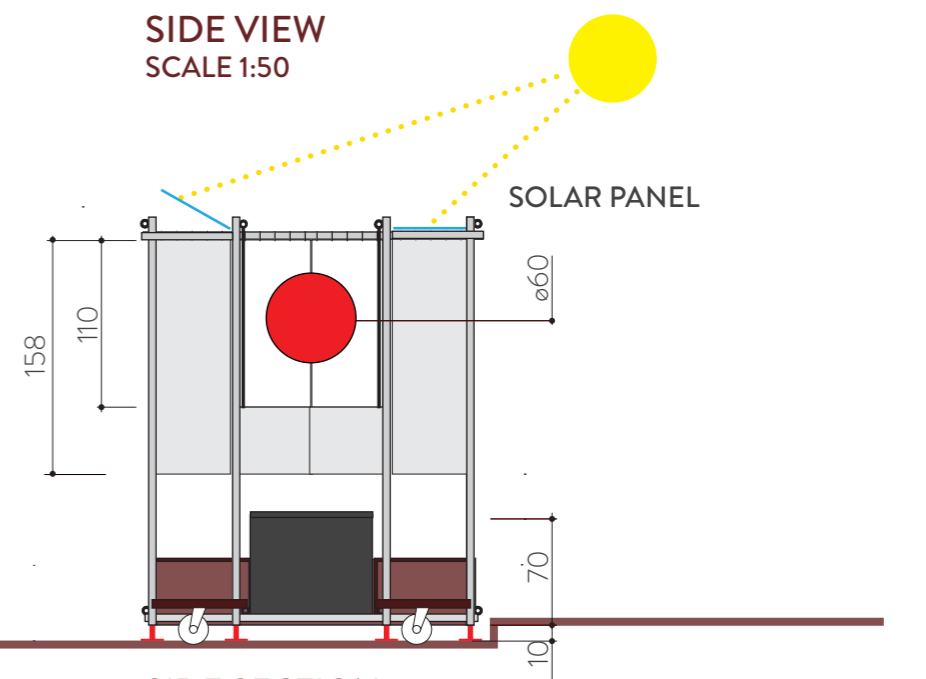

Have your "schiscetta"

Recharge yourself

Crack a deal

PARKING LOT
475 x 240 cm

PLAN
SCALE 1:50

TOP VIEW
SCALE 1:50

TOMI can easily fit into a regular parking lot

FRONT VIEW
SCALE 1:50

SIDE VIEW
SCALE 1:50

A space which can accommodate approximately 10 people for their sharing and thoughtful experience of meet, greet and eat.

During the day the Noren curtains provide a protection from sun, dust and rain. The Solar panels can be a source of energy for the lights at the night.

FRONT SECTION
SCALE 1:50

SIDE SECTION
SCALE 1:50

TOMI